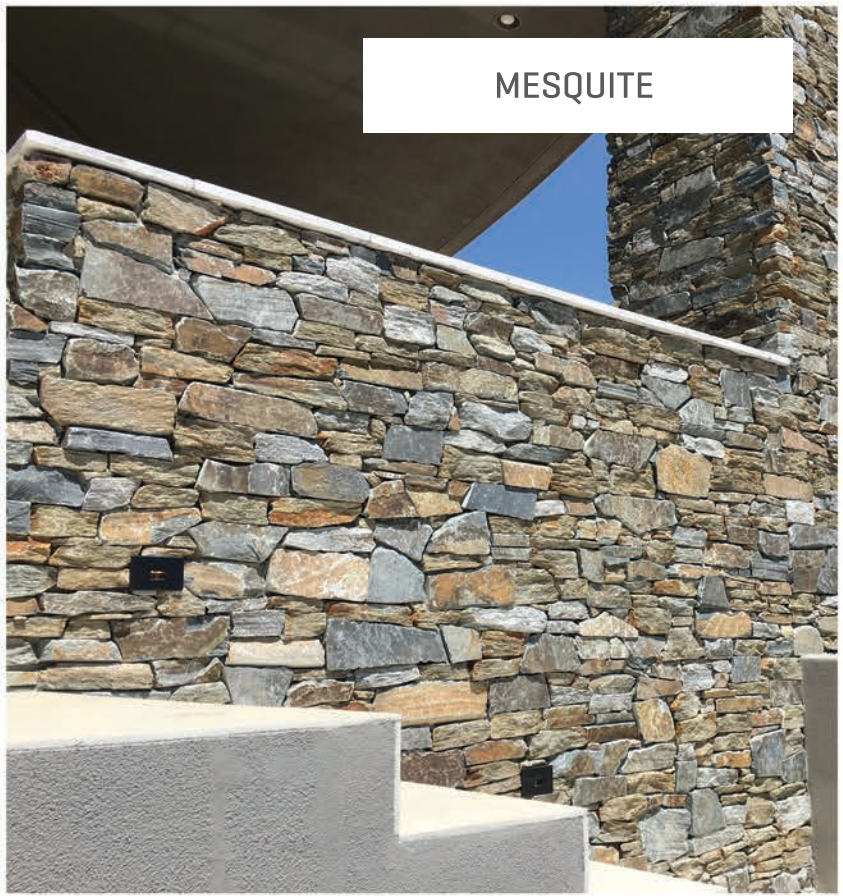

Crema Elegante 4" Splitface

PACIFIC BLUE SPLITFACE

MESQUITE

JERUSALEM GRAY GOLD