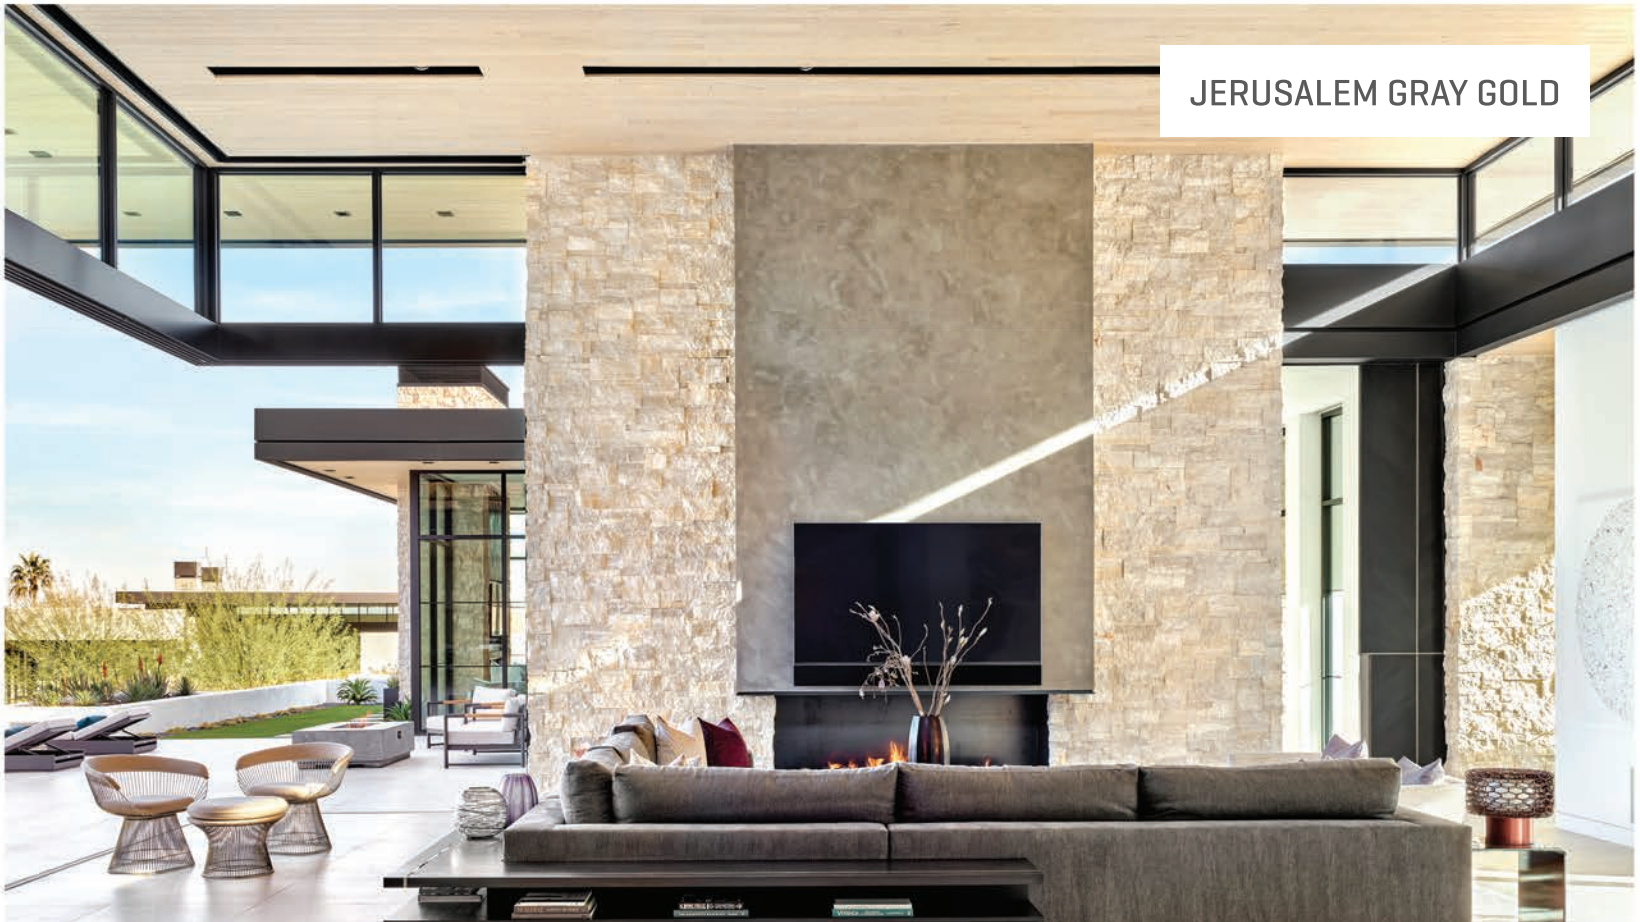

Crema Elegante 4" Splitface

PACIFIC BLUE SPLITFACE

MESQUITE

JERUSALEM GRAY GOLD