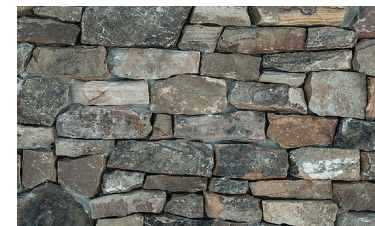

SiteOne[®]
STONE CENTER

NATURAL STONE VENEER COLLECTION

Bob Timberlake[®]
Bob Timberlake Outdoors
Exclusively by SiteOne

Please note we have made every effort to represent the color of the product accurately in our marketing materials and on our website. Stone is a natural product and the color of the stone can vary. The final aesthetic of any project will be governed by the artistic installation of the mason.

Our 10-piece collection has been specifically curated to offer a range of textures and colors that speak classic beauty, inspiring a timelessness that can only come from nature. This collection is also sawn so thin during production that it can be adhered just like a cultured or man-made stone, making installation simple and quick.

“No matter where you make your nest, it’s how you feather it that makes the home”

- Bob Timberlake

HAND CRAFTED STONE VENEERS.

Experience the quality that the Bob Timberlake collection can bring to any project. Each piece is hand-sawn and carefully crafted to create a truly one-of-a-kind product. From outdoor fireplaces to indoor accent walls, this collection can elevate any project.